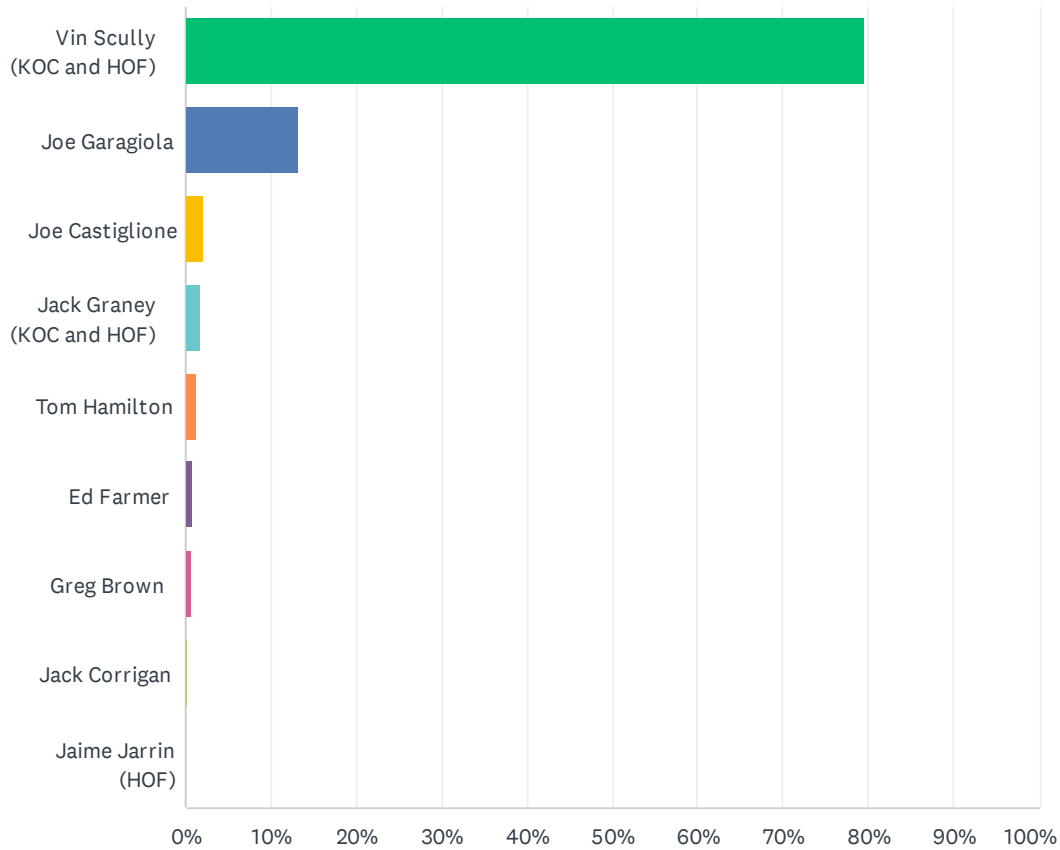

Q11 BROADCASTER (Select 1)

Answered: 1,969 Skipped: 0

ANSWER CHOICES	RESPONSES	
Vin Scully (KOC and HOF)	79.63%	1,568
Joe Garagiola	13.31%	262
Joe Castiglione	2.23%	44
Jack Graney (KOC and HOF)	1.73%	34
Tom Hamilton	1.32%	26
Ed Farmer	0.86%	17
Greg Brown	0.61%	12
Jack Corrigan	0.25%	5
Jaime Jarrin (HOF)	0.05%	1
Total Respondents: 1,969