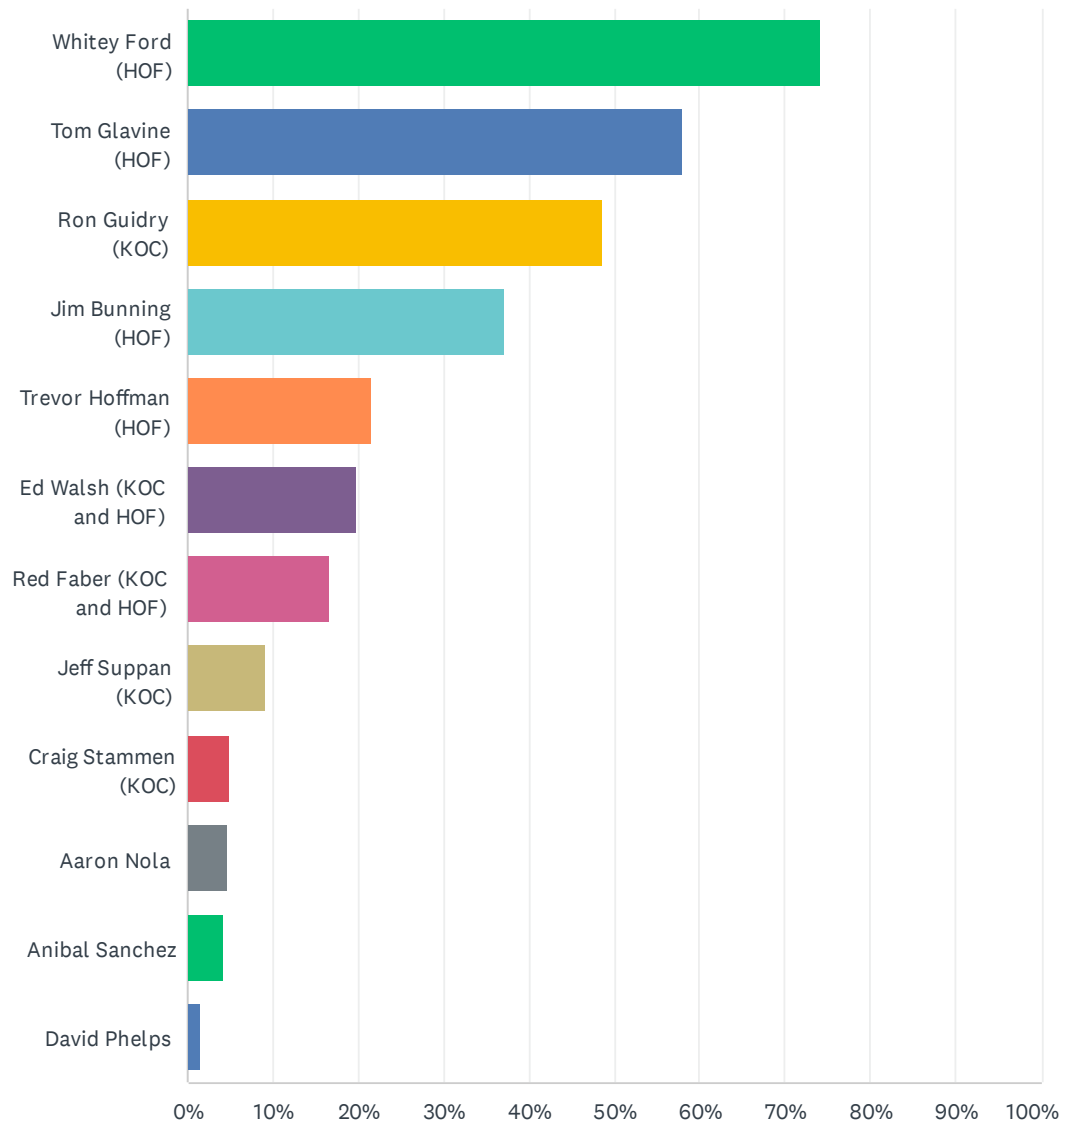

Q7 DESIGNATED HITTERS (Select 1)

Answered: 1,908 Skipped: 61

ANSWER CHOICES	RESPONSES	
Mike Sweeney (KOC)	38.05%	726
Jim Thome (HOF)	61.95%	1,182
Total Respondents: 1,908		

Q8 PITCHERS (Select 3)

Answered: 1,969 Skipped: 0