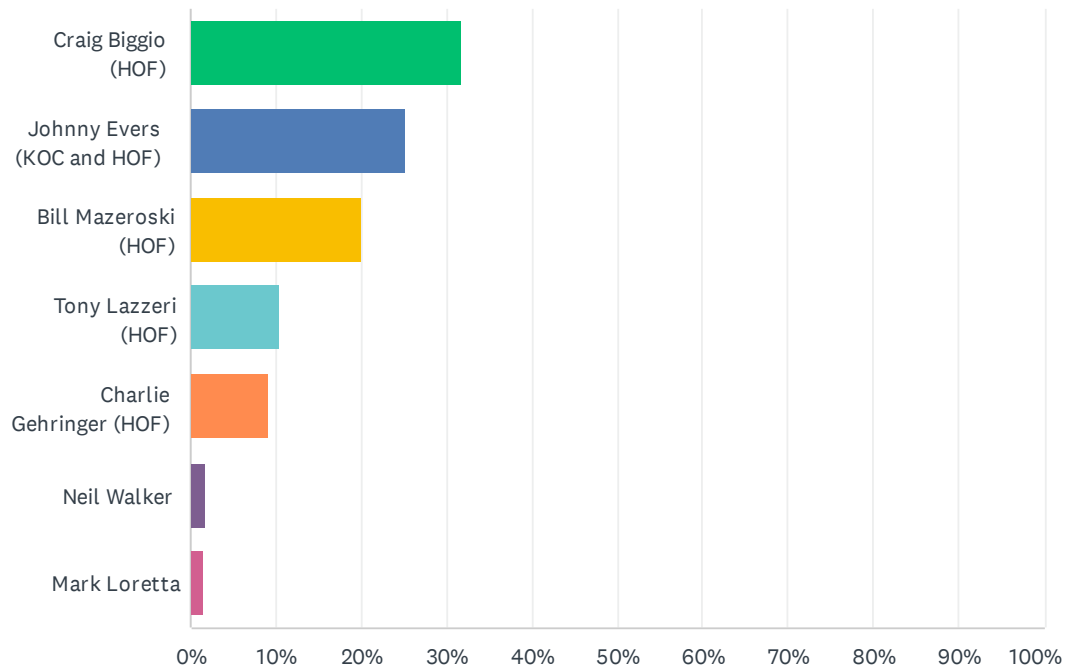

Q2 FIRST BASEMAN (Select 1)

Answered: 1,906 Skipped: 63

ANSWER CHOICES	RESPONSES	
Gil Hodges (KOC and HOF)	60.97%	1,162
Nap Lajoie (KOC and HOF)	12.91%	246
Will Clark	12.43%	237
Mark Teixeira	9.02%	172
Sean Casey	4.67%	89
Total Respondents: 1,906		

Q3 SECOND BASEMAN (Select 1)

Answered: 1,969 Skipped: 0

ANSWER CHOICES	RESPONSES	
Craig Biggio (HOF)	31.84%	627
Johnny Evers (KOC and HOF)	25.19%	496
Bill Mazeroski (HOF)	20.11%	396
Tony Lazzeri (HOF)	10.46%	206
Charlie Gehringer (HOF)	9.24%	182
Neil Walker	1.63%	32
Mark Loretta	1.52%	30
Total Respondents: 1,969		