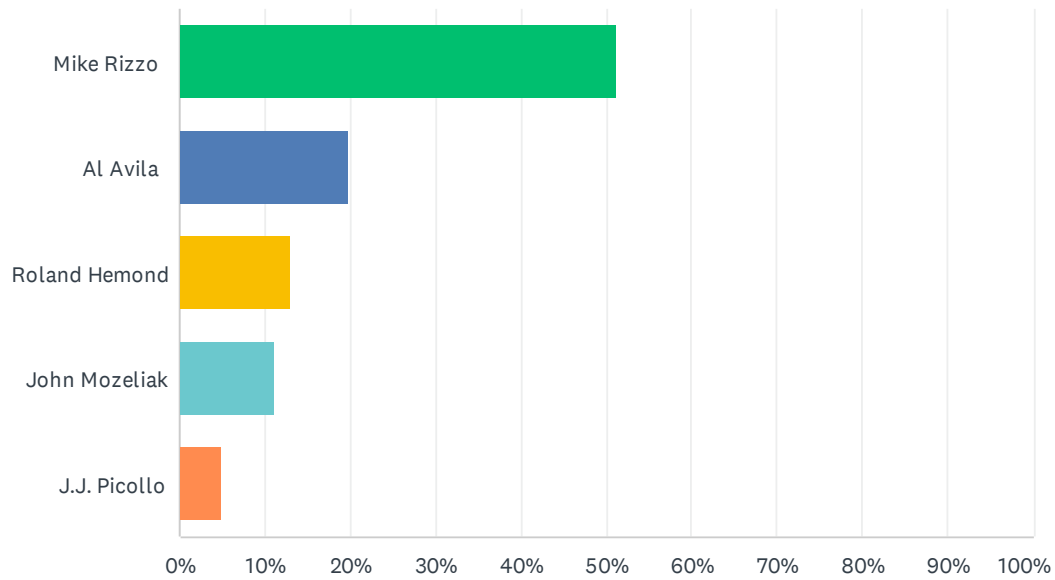

Q10 GENERAL MANAGER (Select 1)

Answered: 1,969 Skipped: 0

ANSWER CHOICES	RESPONSES	
Mike Rizzo	51.24%	1,009
Al Avila	19.81%	390
Roland Hemond	13.00%	256
John Mozeliak	11.02%	217
J.J. Picollo	4.93%	97
Total Respondents: 1,969		