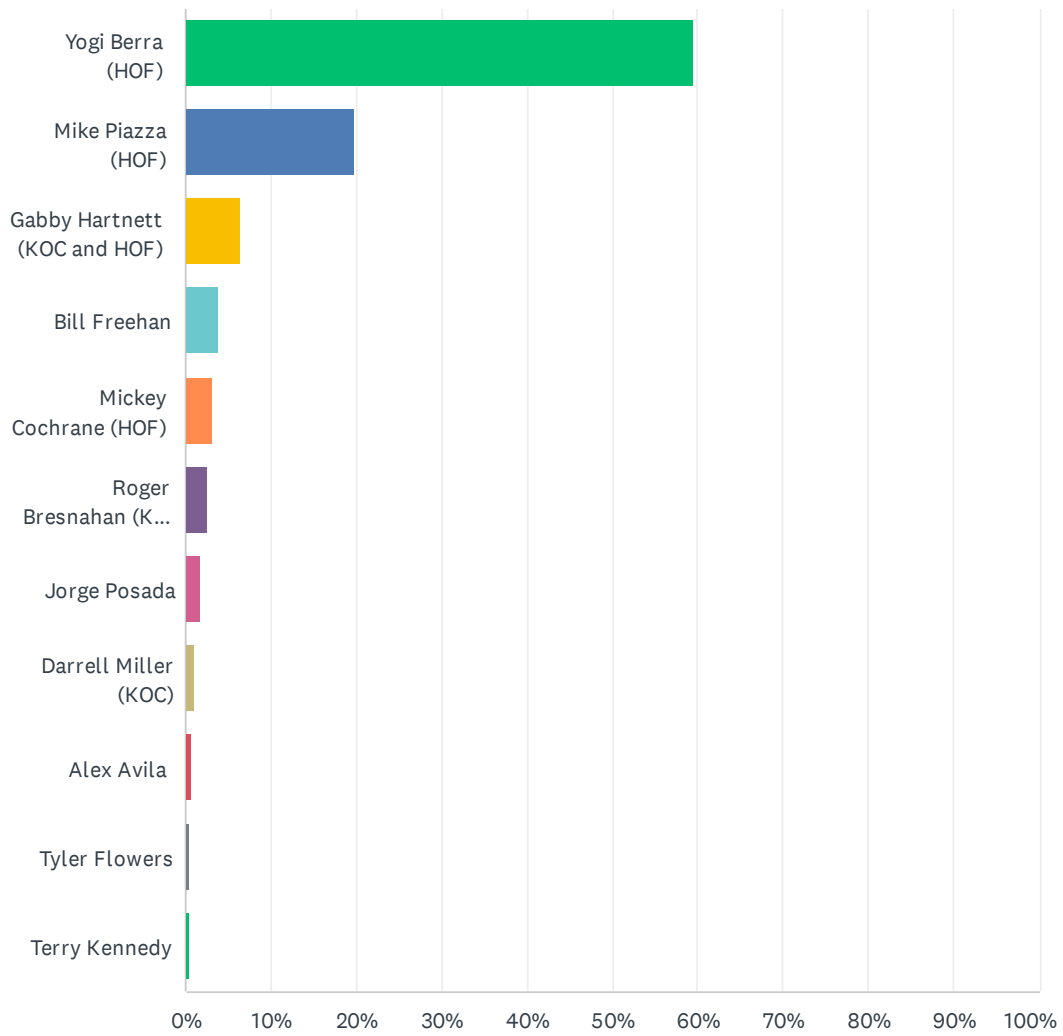

Q1 CATCHER (Select 1)

Answered: 1,969 Skipped: 0

CAC's ALL-TIME CATHOLIC BASEBALL ALL-STAR TEAM

ANSWER CHOICES	RESPONSES	
Yogi Berra (HOF)	59.57%	1,173
Mike Piazza (HOF)	19.86%	391
Gabby Hartnett (KOC and HOF)	6.45%	127
Bill Freehan	3.86%	76
Mickey Cochrane (HOF)	3.10%	61
Roger Bresnahan (KOC and HOF)	2.64%	52
Jorge Posada	1.73%	34
Darrell Miller (KOC)	1.17%	23
Alex Avila	0.71%	14
Tyler Flowers	0.51%	10
Terry Kennedy	0.41%	8
Total Respondents: 1,969		

Q2 FIRST BASEMAN (Select 1)

Answered: 1,906 Skipped: 63

ANSWER CHOICES	RESPONSES	
Gil Hodges (KOC and HOF)	60.97%	1,162
Nap Lajoie (KOC and HOF)	12.91%	246
Will Clark	12.43%	237
Mark Teixeira	9.02%	172
Sean Casey	4.67%	89
Total Respondents: 1,906		