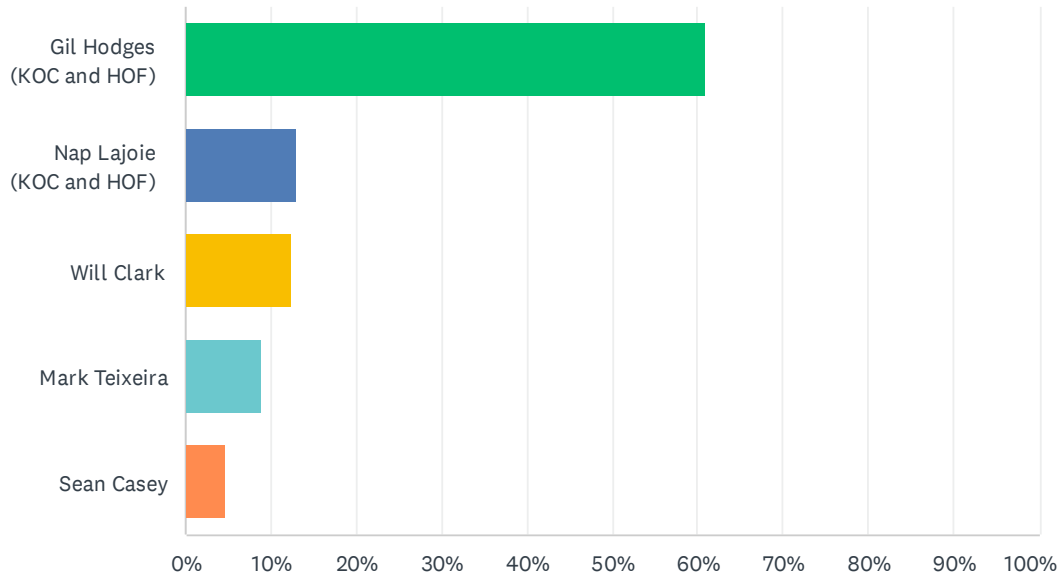

Q2 FIRST BASEMAN (Select 1)

Answered: 1,906 Skipped: 63

ANSWER CHOICES	RESPONSES	
Gil Hodges (KOC and HOF)	60.97%	1,162
Nap Lajoie (KOC and HOF)	12.91%	246
Will Clark	12.43%	237
Mark Teixeira	9.02%	172
Sean Casey	4.67%	89
Total Respondents: 1,906		