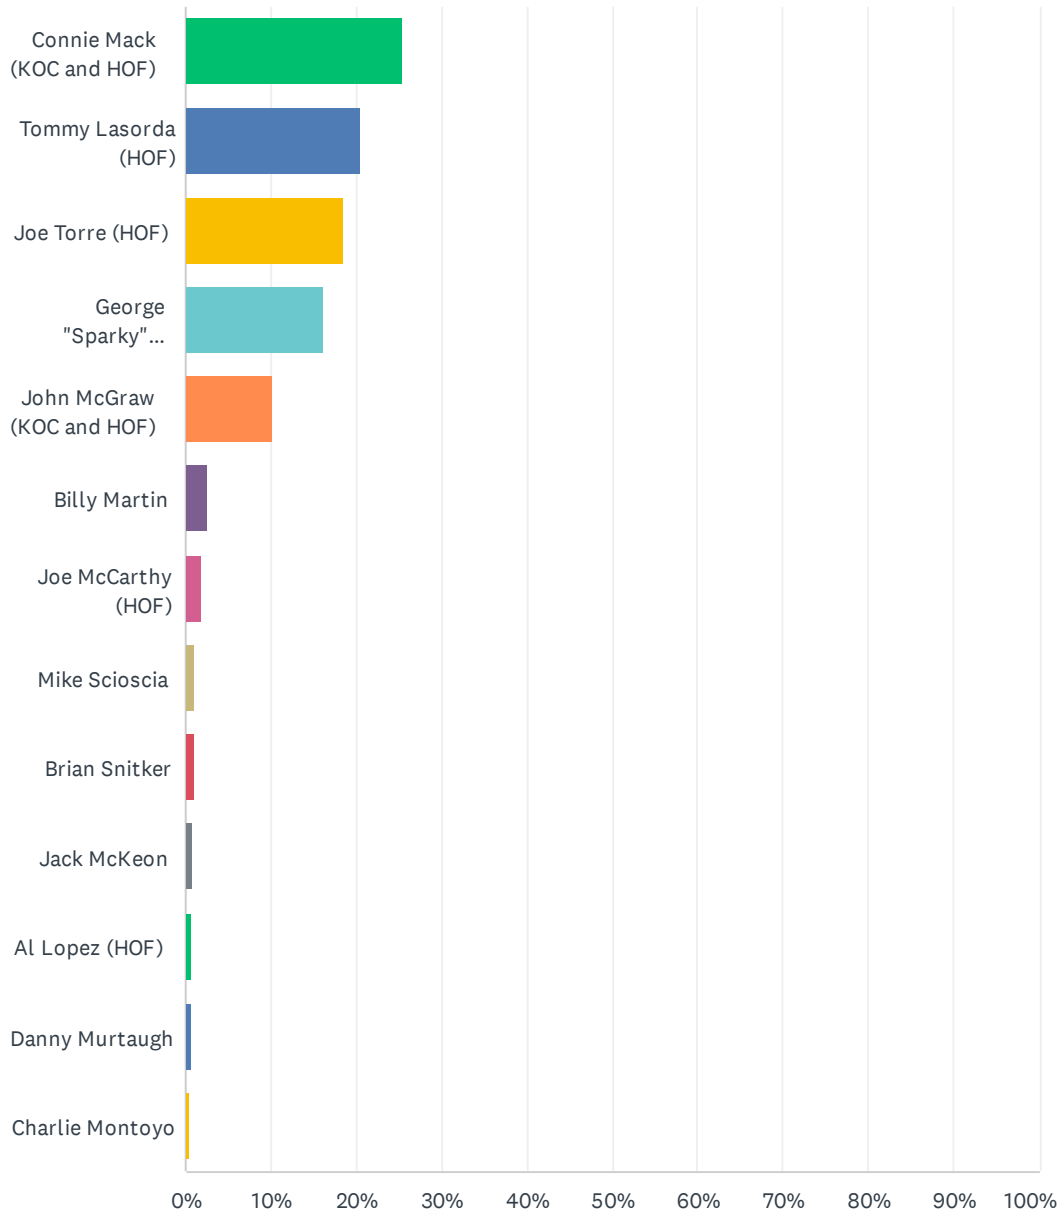

Q9 MANAGER (Select 1)

Answered: 1,969 Skipped: 0