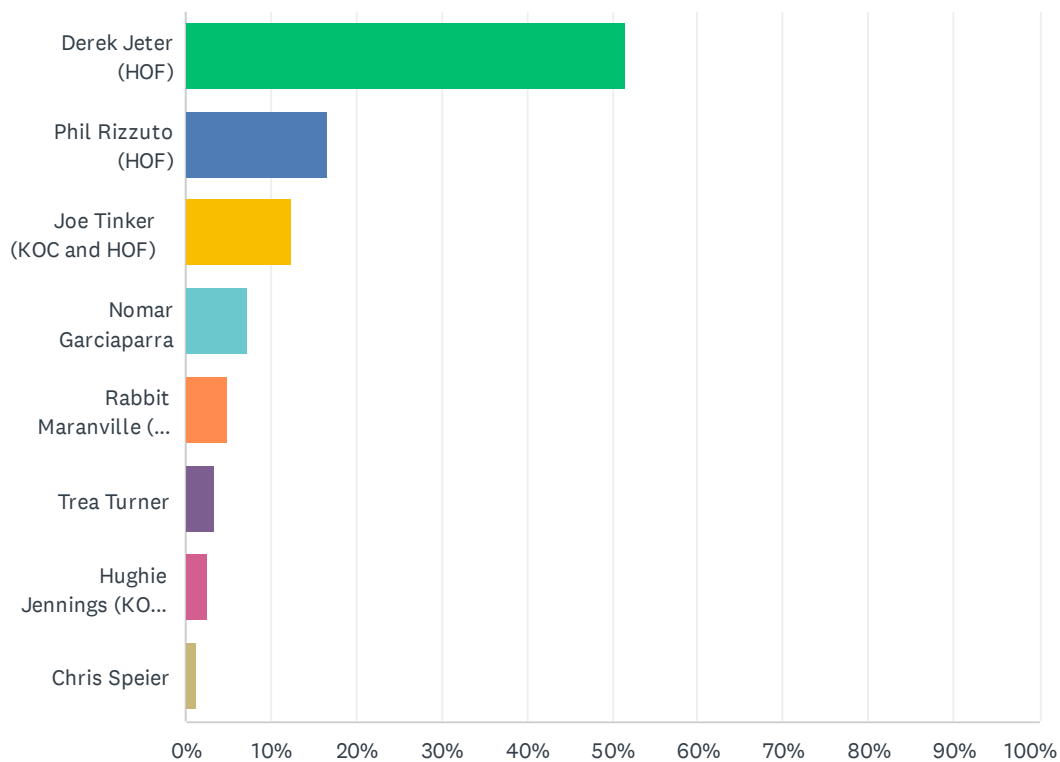

Q4 SHORTSTOP (Select 1)

Answered: 1,969 Skipped: 0

ANSWER CHOICES	RESPONSES	
Derek Jeter (HOF)	51.50%	1,014
Phil Rizzuto (HOF)	16.56%	326
Joe Tinker (KOC and HOF)	12.44%	245
Nomar Garciaparra	7.16%	141
Rabbit Maranville (KOC and HOF)	4.93%	97
Trea Turner	3.40%	67
Hughie Jennings (KOC and HOF)	2.64%	52
Chris Speier	1.37%	27
Total Respondents: 1,969