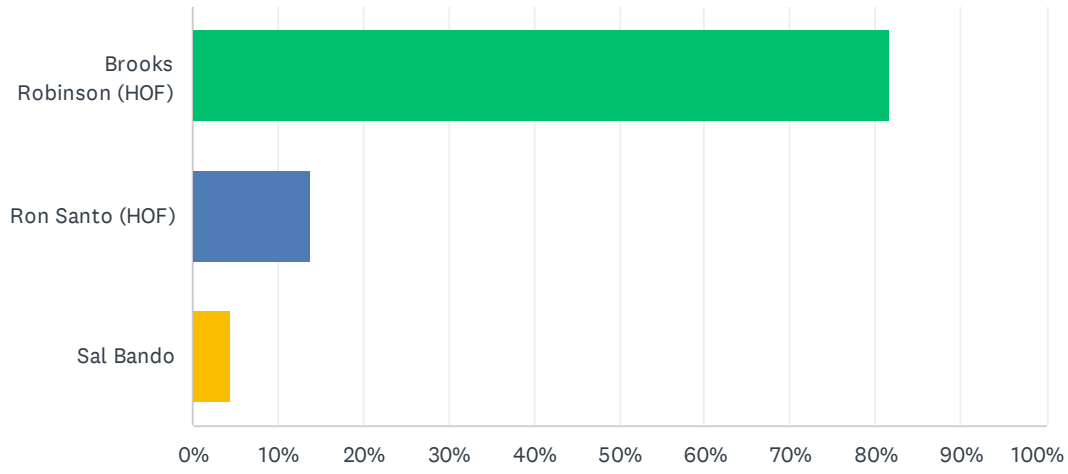

Q5 THIRD BASEMAN (Select 1)

Answered: 1,969 Skipped: 0

ANSWER CHOICES	RESPONSES	
Brooks Robinson (HOF)	81.62%	1,607
Ron Santo (HOF)	13.86%	273
Sal Bando	4.52%	89
Total Respondents: 1,969		

Q6 OUTFIELDERS (Select 3)