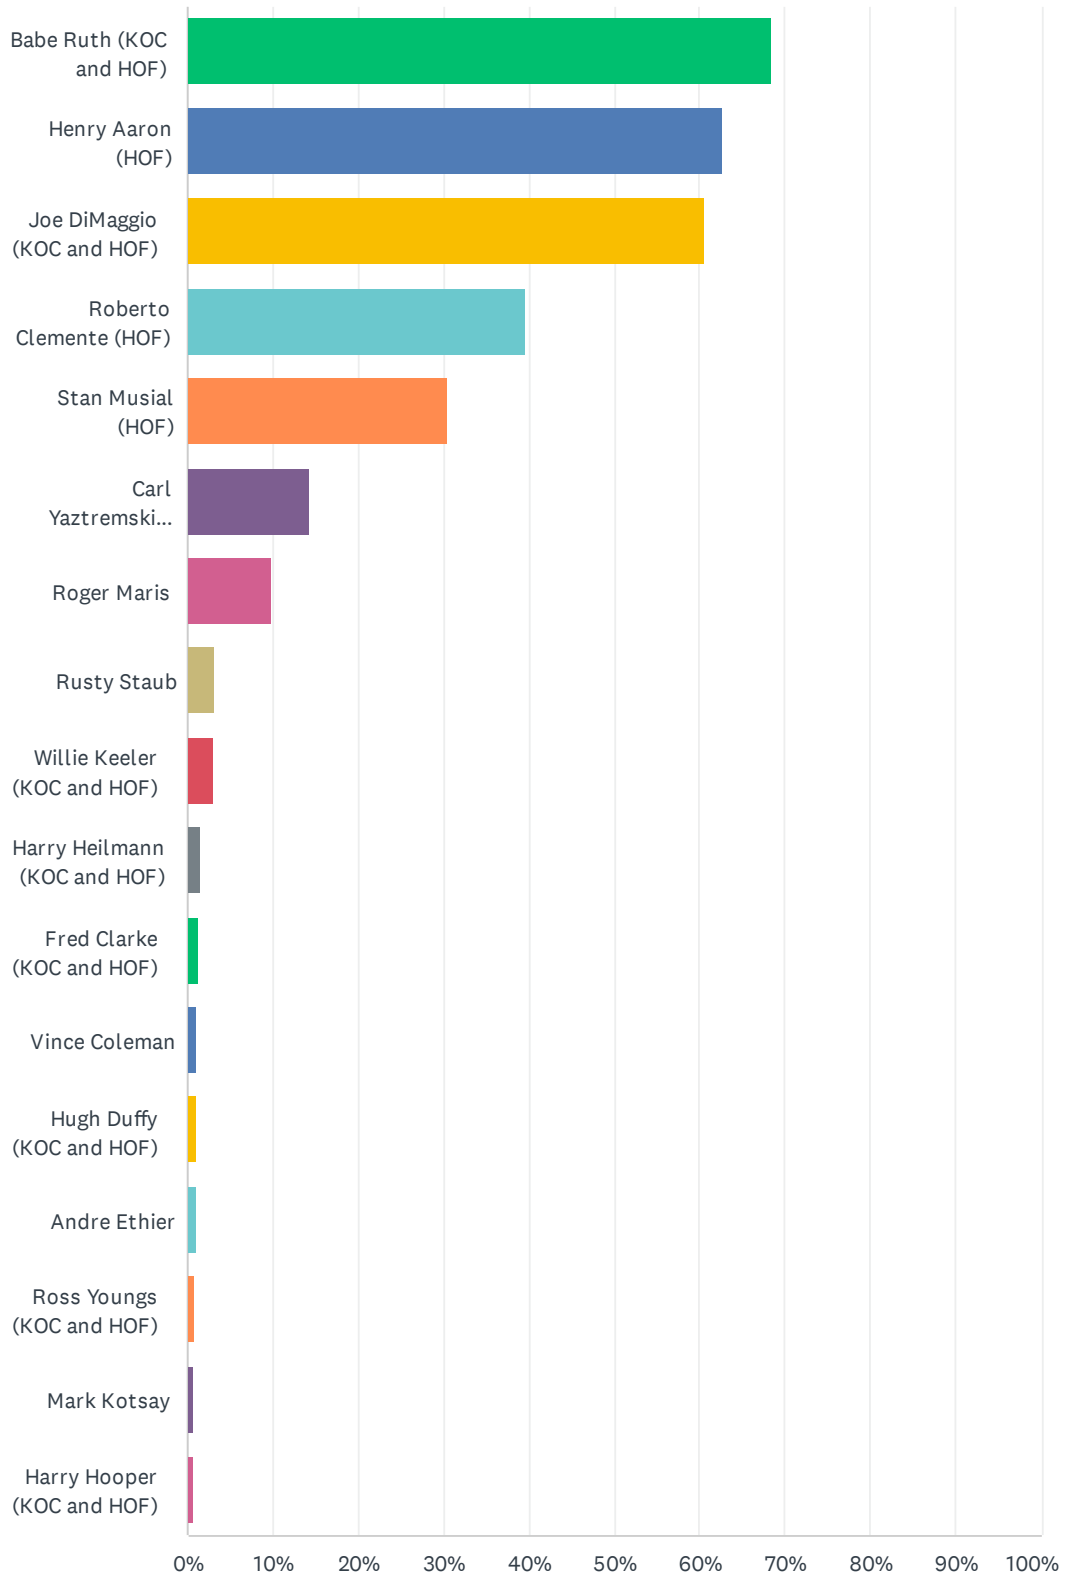

Q6 OUTFIELDERS (Select 3)

Answered: 1,969 Skipped: 0