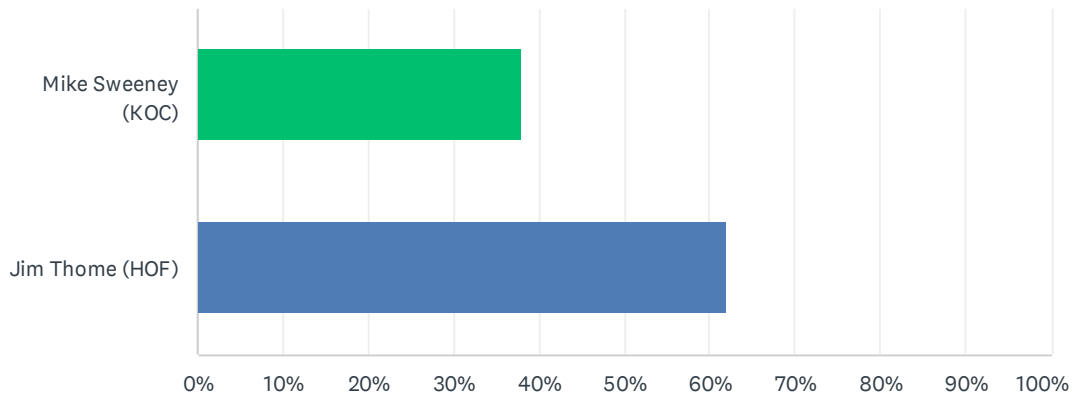

Q7 DESIGNATED HITTERS (Select 1)

Answered: 1,908 Skipped: 61

ANSWER CHOICES	RESPONSES	
Mike Sweeney (KOC)	38.05%	726
Jim Thome (HOF)	61.95%	1,182
Total Respondents: 1,908